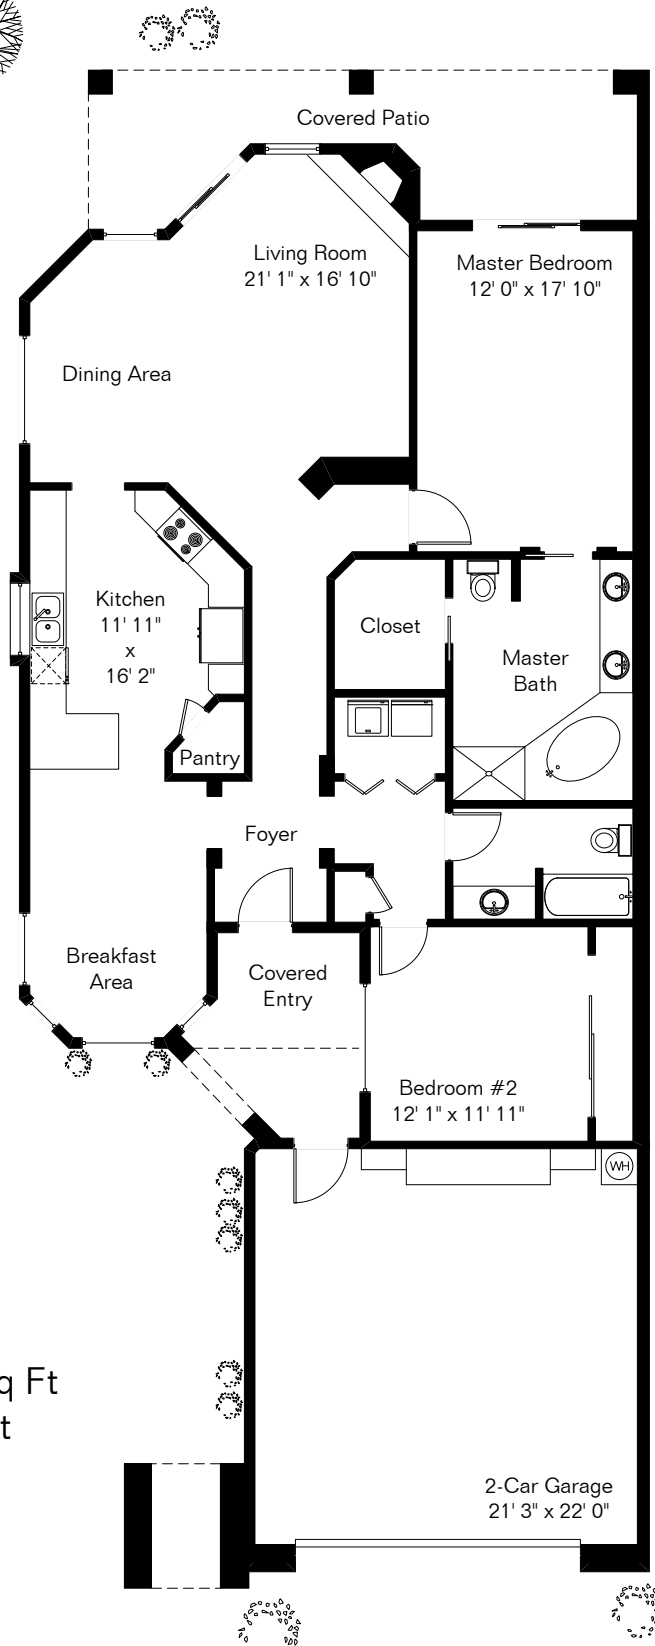

The square footages and room size information are deemed to be reliable but are not guaranteed and should be independently verified.

# 6235 N Pascola Circle

Living Area 1,663 Sq Ft  
Garage 525 Sq Ft

Site Visit September 2019

Copyright 2019 Floor Plans First! LLC  
All Rights Reserved.

[www.FloorPlansFirst.com](http://www.FloorPlansFirst.com)